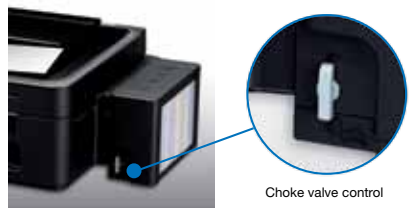

*As compared to L100/L200. **Whichever comes first.

The Epson L355 original ink tank system printer offers greater efficiency and convenience with its wireless printing capability. Enjoy up to 3X faster performance for reliable high volume printing and unrivalled low running costs.

The L355 also features Epson fast ink top-up technology for easy mess-free refills. Special tubes in the printer ensure smooth and reliable ink flow at all times.

A handy choke valve allows you to lock the ink system during transport to minimise messy leaks and ink wastage.